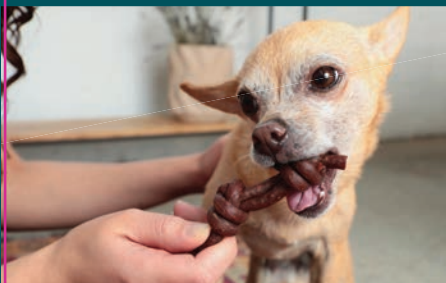

- ALL NATURAL -
Zooma
Chew™

**FETCHIN'
FLYERS**
100% EDIBLE!

TREAT YOUR DOG TO PLAYTIME

EDIBLE CHEWS MADE FOR PLAY!

SEE OUR FULL LINE OF ENGAGING CHEWS

@ WWW.ROYALPETINC.COM | MADE IN AMERICA